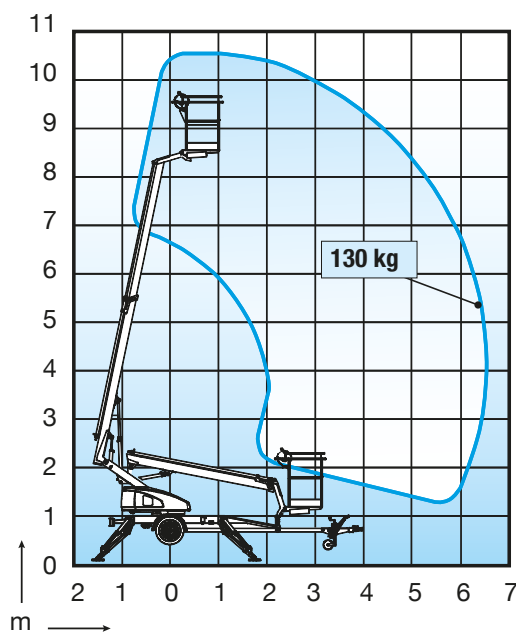

DINOLift
UP TO THE JOB

Ultra-light.
Easy to operate.
Reliable and safe.

DINO® TRAILERS
TL SERIES

- Trailer mounted TL series
- Working height 10.5 m
- Telescopic boom

DINO® 105TL

Standard features in DINO 105TL:

- Ultra-light, only 950 kg (Picture 1)
- Ease of use (Picture 2)
- 1-person steel basket, capacity 130 kg (Picture 3)
- Easy to maintain
- Reliable and safe

Options available for DINO 105TL:

- Driving system (Picture 4)
- Outrigger limit switch indicator
- Extra outrigger plates

Technical data

Max. working height	10.50 m
Max. platform height	8.50 m
Max. outreach	6.50 m
Support width	3.25/3.50 m
Basket size	0.75 x 0.80 m
Lifting capacity	130 kg
Transport length	5.43 m
Transport width	1.50 m
Transport height	1.99 m
Weight	950 kg
Boom control	2-speed
Boom rotation	+/- 355°
Driving system	optional
Electro motor	std